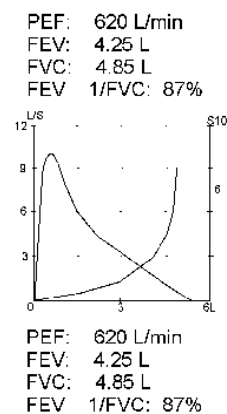

```
*** RALLY NAME HERE ***
Comp.n°0157 23/06/2001
-----
P01 S 09:42:00.00
P02 C 10:07:07.07
P03 S 10:25:00.00
P04 F 10:54:51.81
P05 C 11:17:25.37
P06 C 11:49:11.17
P07 S 11:58:00.00
P08 F 12:18:13.19
P09 F 12:42:01.01
P10 C 12:02:04.04
P11 S 13:27:30.48
P12 F 13:52:26.38
P13 C 14:14:33.51
P14 C 14:41:21.33
P15 C 15:10:32.50
-----
RALLY TIMING SYSTEM
A product of...
www.cdconcept.be
```